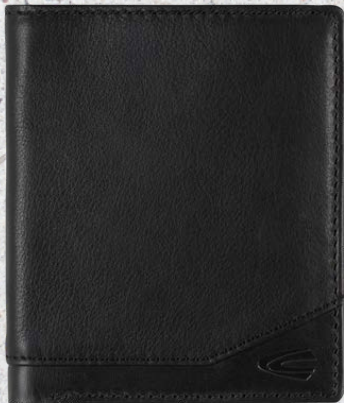

# 406- Stone

Material: Cow Premium Nappa Leather

29 Brown 60 Black

**406-703**

L 11 × W 2 × H 9 cm | 60-Black  
| 29 -Brown

**406-704**

L 12,5 × W 1.5 × H 9,5 cm | 60-Black  
| 29 -Brown

**406-705**