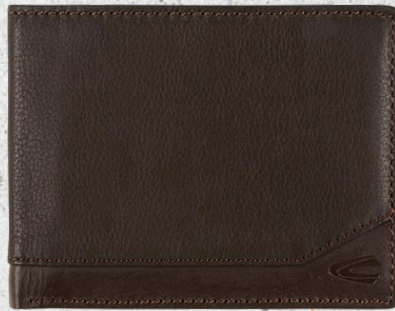

# 406- Stone

Material: Cow Premium Nappa Leather

29 Brown 60 Black

**406-703**

L 11 × W 2 × H 9 cm | 60-Black  
| 29 -Brown

**406-704**

L 12,5 × W 1.5 × H 9,5 cm | 60-Black  
| 29 -Brown

**406-705**